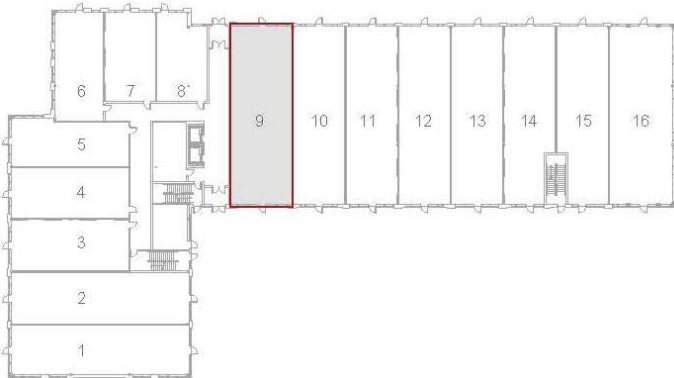

Level 1 - Unit 9

Building 'A'

2,515 Sq.Ft.

Concept Floor Plan is provided for general purposes only.
The interior improvements are not provided, warranted or guaranteed by the Vendor.
All details should be confirmed. E. & O.E.