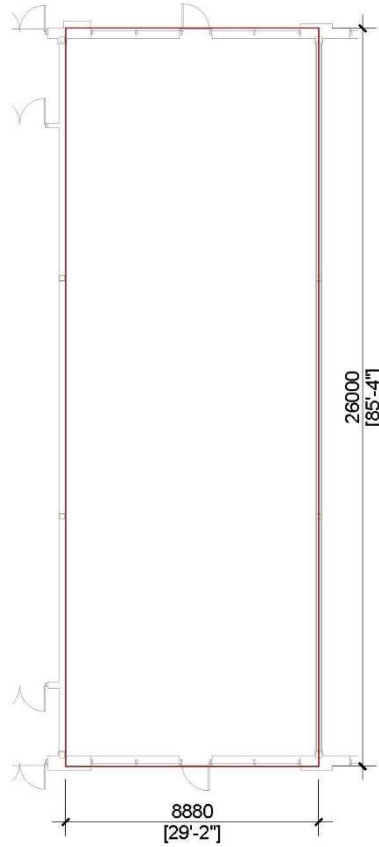

Level 1 - Unit 9

Building 'A'

2,515 Sq.Ft.

Concept Floor Plan is provided for general purposes only.
The interior improvements are not provided, warranted or guaranteed by the Vendor.
All details should be confirmed. E. & O.E.