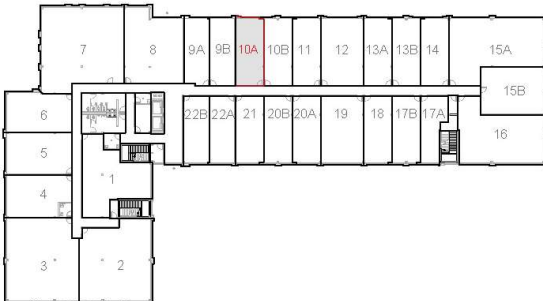

Level 2 - Unit 10A

Building 'A'

761 Sq.Ft.

Concept Floor Plan is provided for general purposes only.
The interior improvements are not provided, warranted or guaranteed by the Vendor.
All details should be confirmed. E. & O.E.