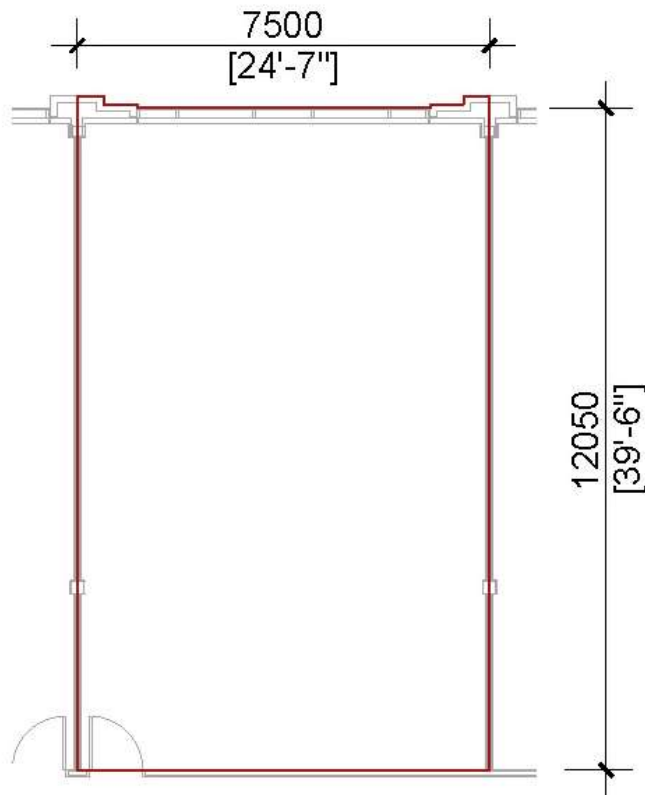

Level 2 - Unit 12

Building 'A'

1,146 Sq.Ft.

Concept Floor Plan is provided for general purposes only.
The interior improvements are not provided, warranted or guaranteed by the Vendor.
All details should be confirmed. E. & O.E.