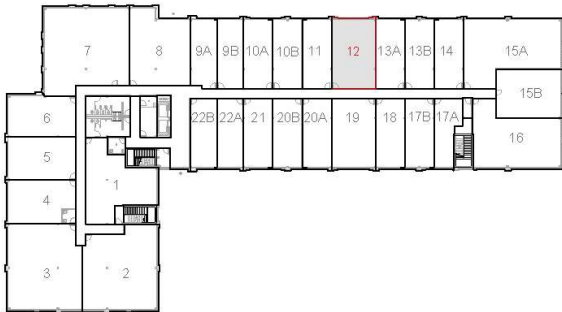

Level 2 - Unit 12

Building 'A'

1,146 Sq.Ft.

Concept Floor Plan is provided for general purposes only.
The interior improvements are not provided, warranted or guaranteed by the Vendor.
All details should be confirmed. E. & O.E.