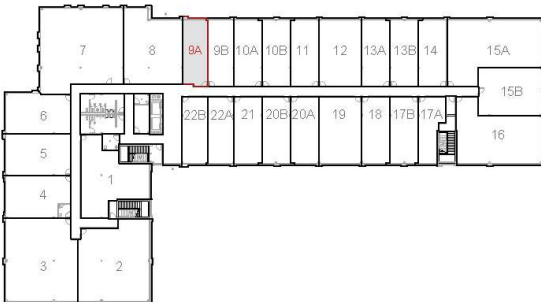

Level 2 - Unit 9A

Building 'A'

677 Sq.Ft.

Concept Floor Plan is provided for general purposes only.
The interior improvements are not provided, warranted or guaranteed by the Vendor.
All details should be confirmed. E. & O.E.