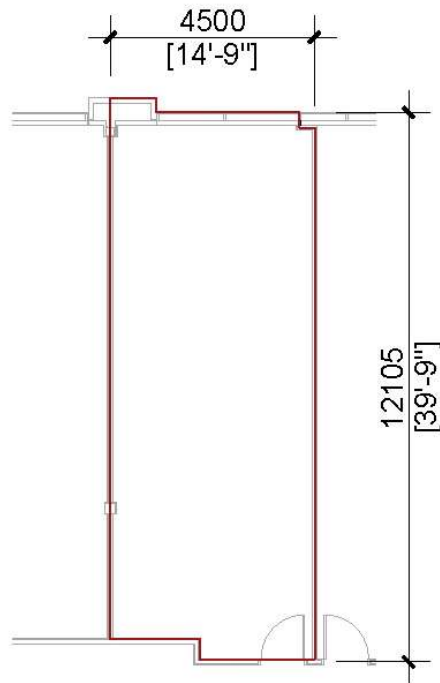

Level 2 - Unit 9A

Building 'A'

677 Sq.Ft.

Concept Floor Plan is provided for general purposes only.
The interior improvements are not provided, warranted or guaranteed by the Vendor.
All details should be confirmed. E. & O.E.